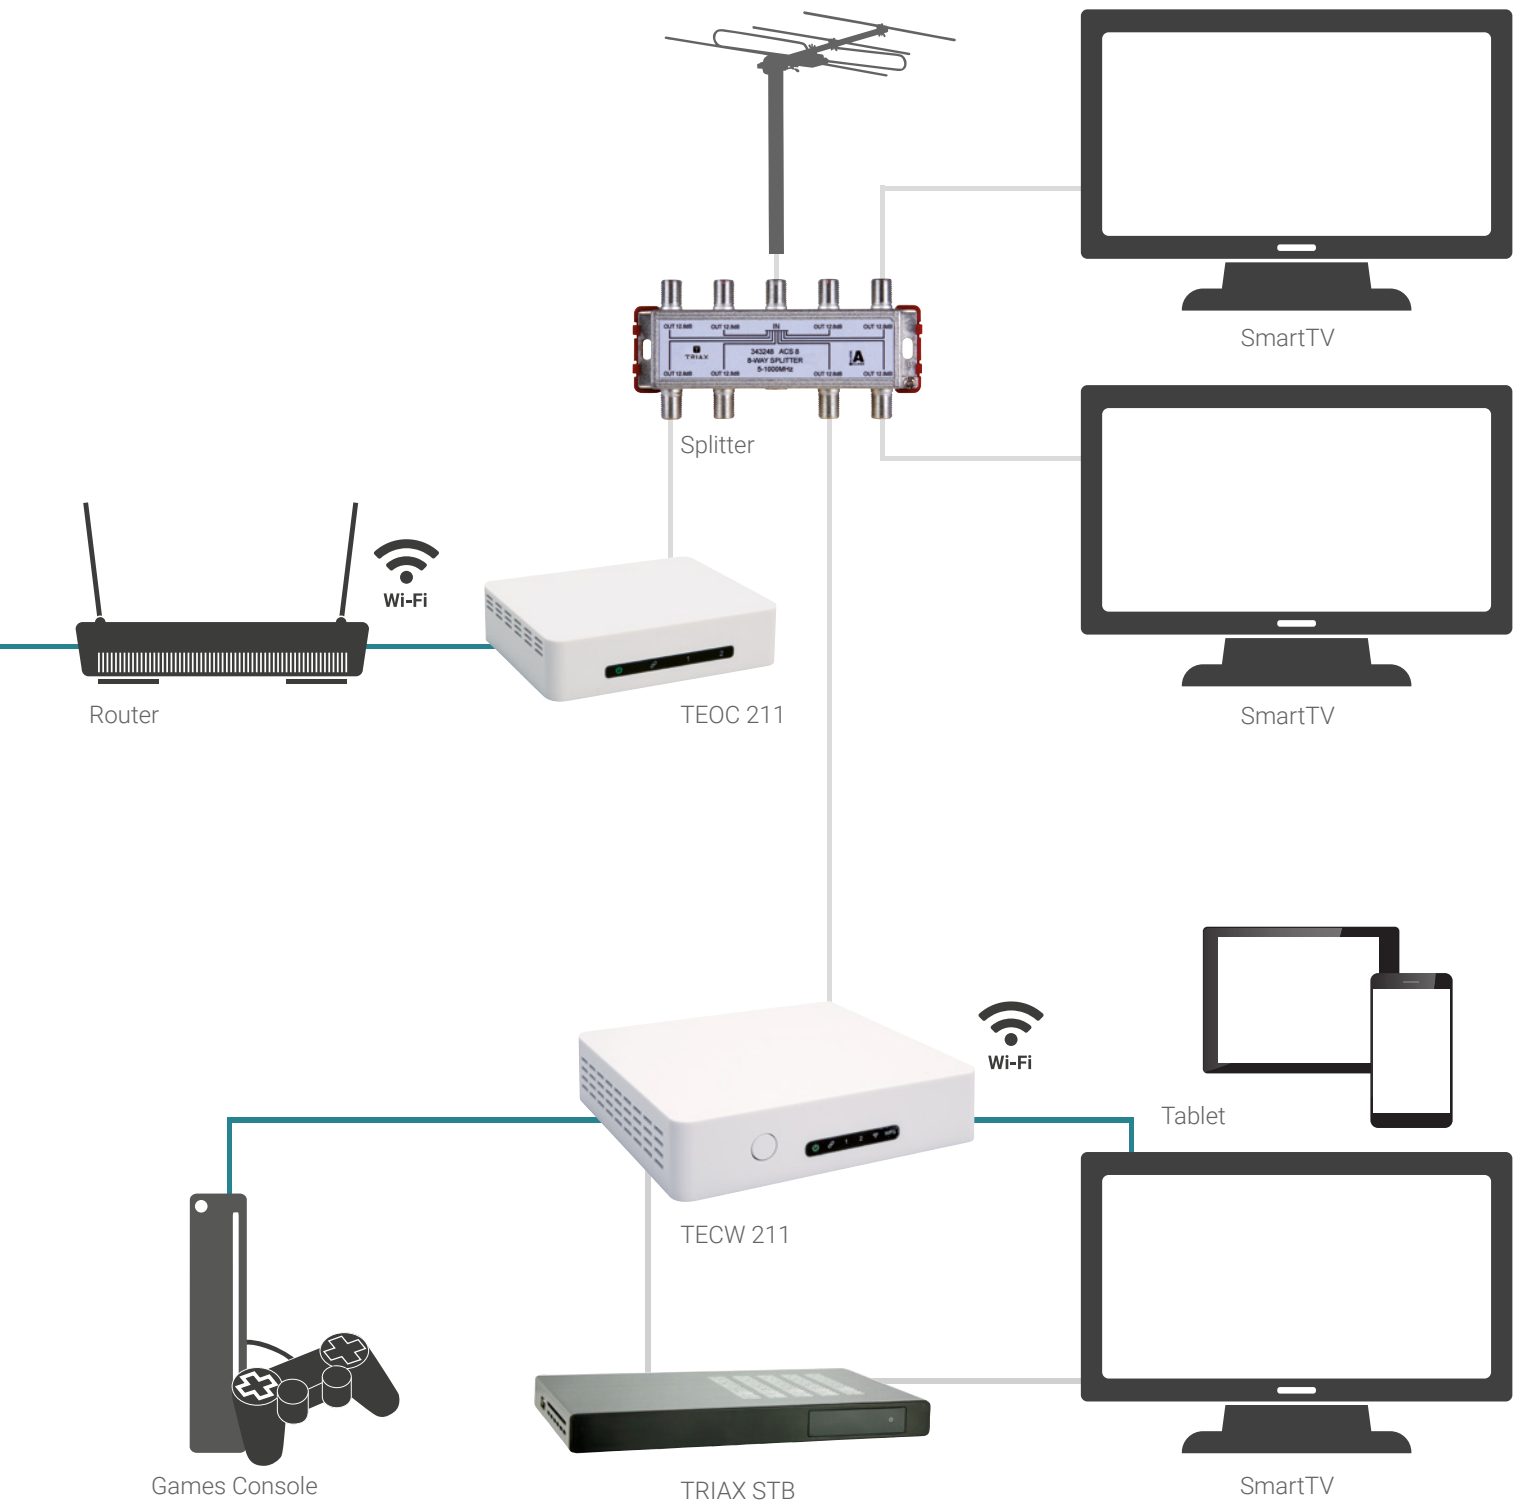

## CATV system with Multiple devices

— Coax Cable  
— Ethernet

## Regular house/apartment Terrestrial DVB-T coax network

— Coax Cable  
— Ethernet

## Large house Terrestrial DVB-T coax network

— Coax Cable  
— Ethernet

# TRIAX

connecting the future

Association of a TEOC 211 and a TECW 211  
to make a point to point link over a single piece of coax cable

— Coax Cable  
— Ethernet