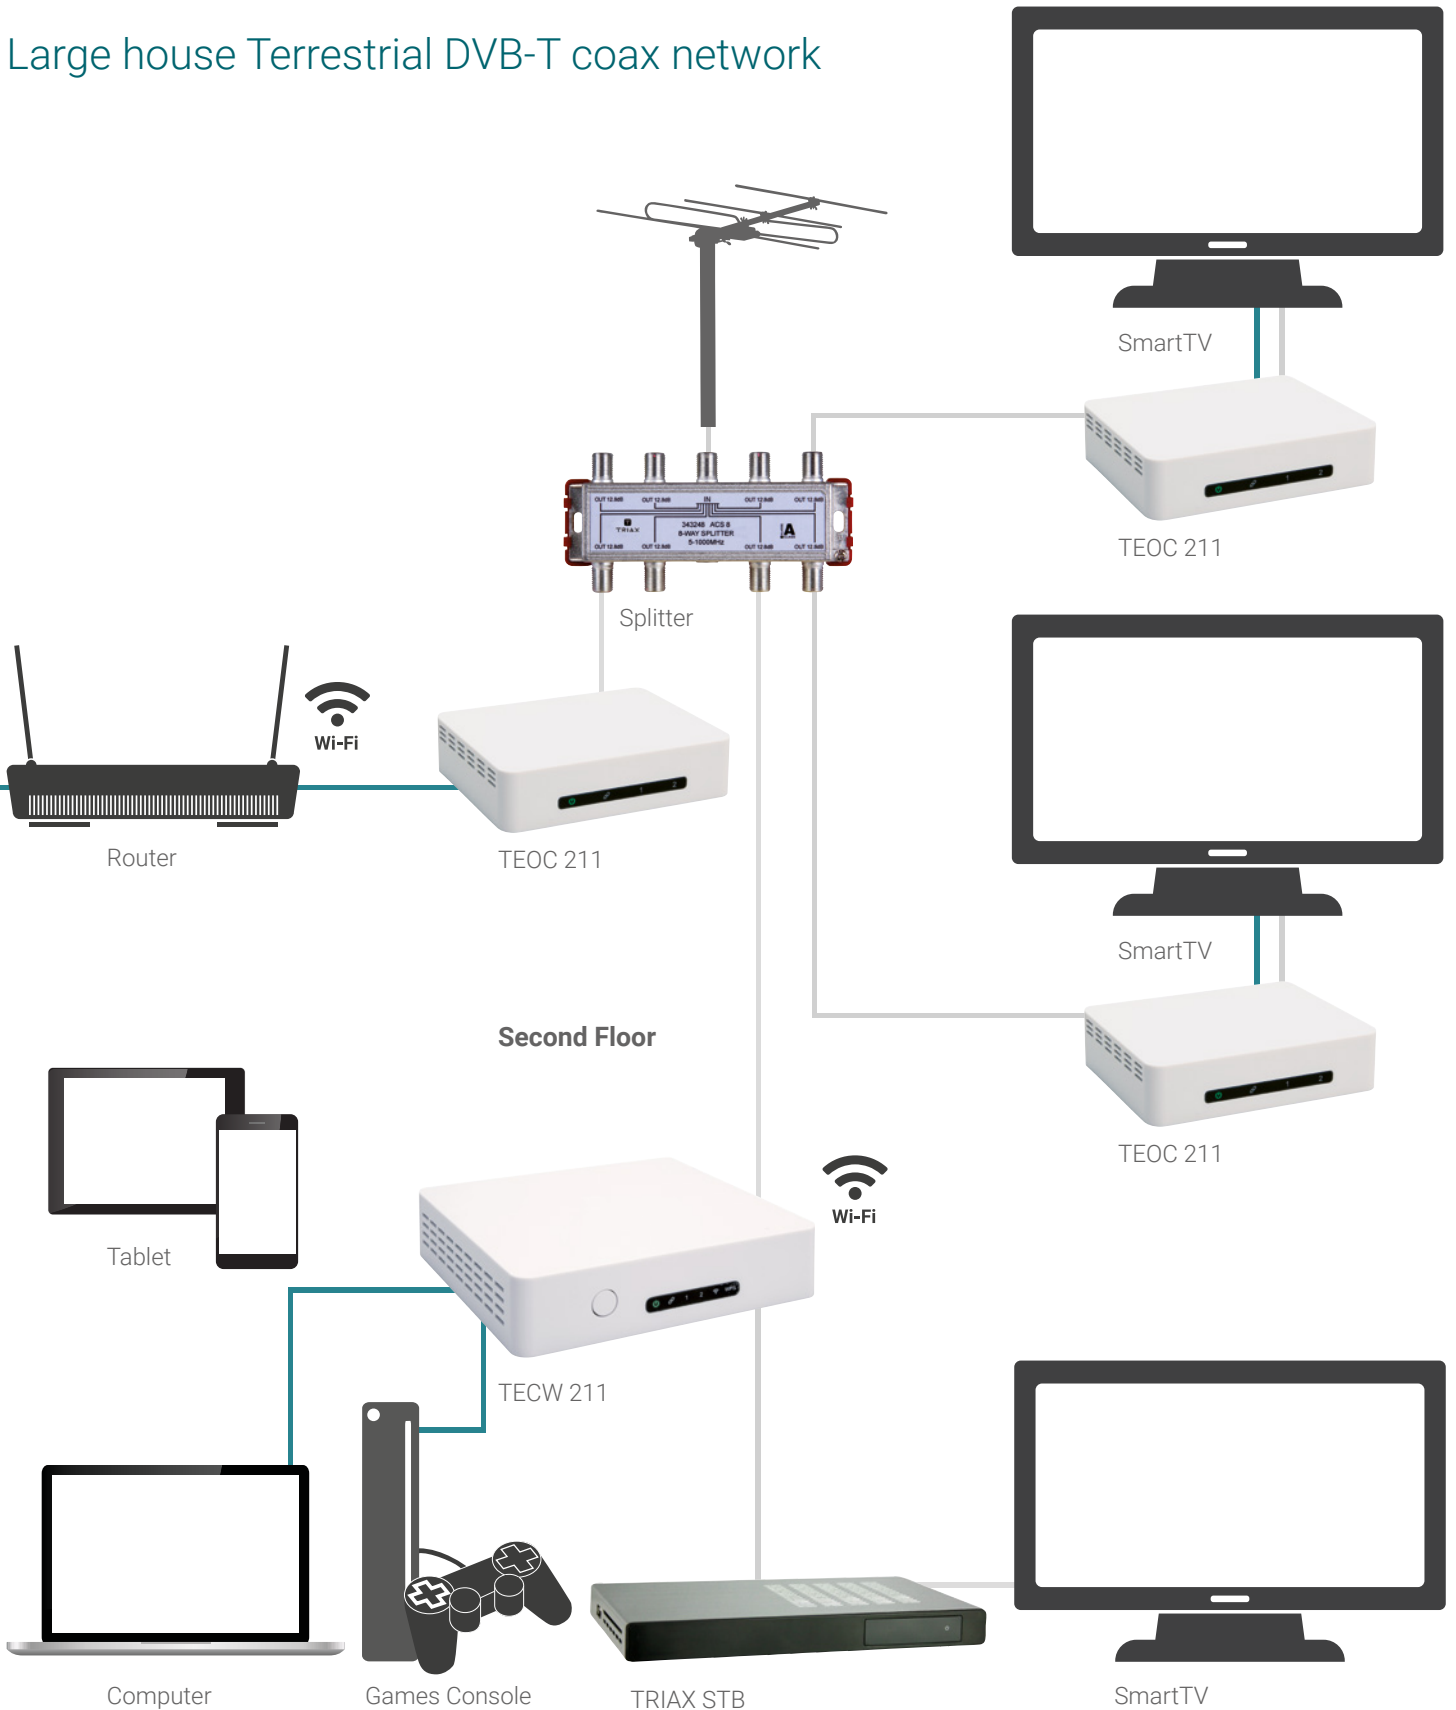

## CATV system with Multiple devices

— Coax Cable  
— Ethernet

## Regular house/apartment Terrestrial DVB-T coax network

— Coax Cable  
— Ethernet

## Large house Terrestrial DVB-T coax network

— Coax Cable  
— Ethernet

# TRIAX

connecting the future

Association of a TEOC 211 and a TECW 211  
to make a point to point link over a single piece of coax cable

— Coax Cable  
— Ethernet